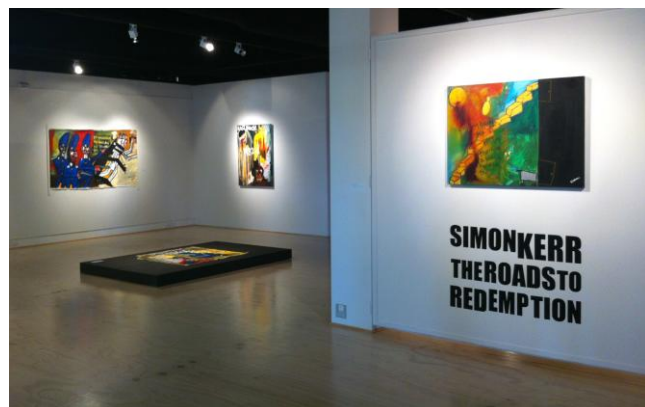

The project *White Cube Black Box* introduces the idea of an open blank space of the gallery, often referred to as a 'white cube' space, but also the dynamic and performative element of a 'black box', a term used in theatre to describe a space of story telling and imagination.

Image Credit: Installation shot- Simon Kerr: The Roads to Redemption exhibition. Whangarei Art Museum